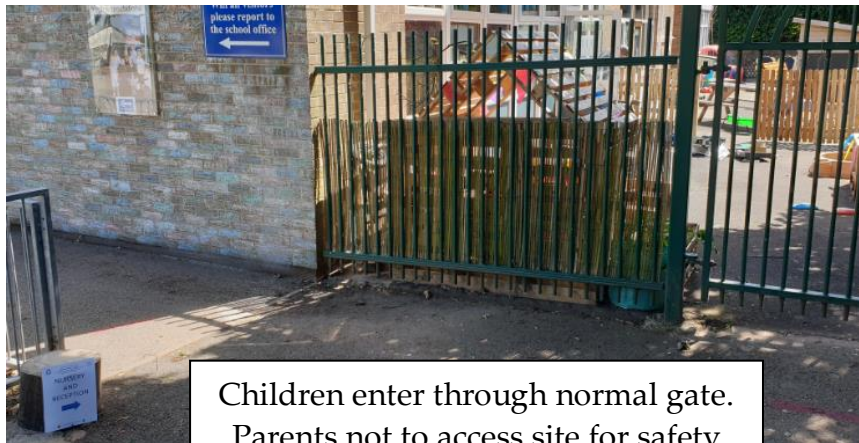

Fierté Multi Academy Trust Ankermoor Primary Academy

Reception entrance and exit

Times displayed outside school

Signs to help with parent understanding and an area to sanitise

Child to enter at pedestrian gate at 8.50am independently

Signs to support entry

Children enter through normal gate. Parents not to access site for safety

Children enter through reception door

On exit, staff members take children to pedestrian gate - at given times - following safe distancing